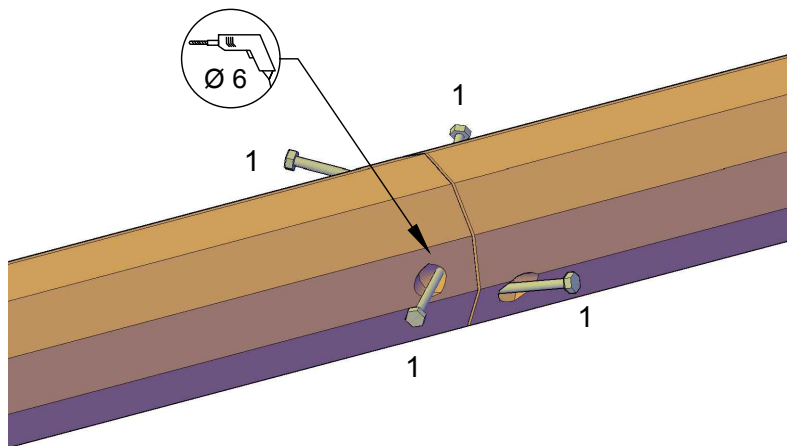

Parts list		
POS	PART. NO	NAME/DIMENSION
1	LE 16188	6x120mm TX30

This drawing is the property of NORNA PLAYGROUNDS and pursuant to current legislation may not be copied, transferred to or used by any third party. Should this drawing be used, a fee of 10% of the assumed contract price will be charged.