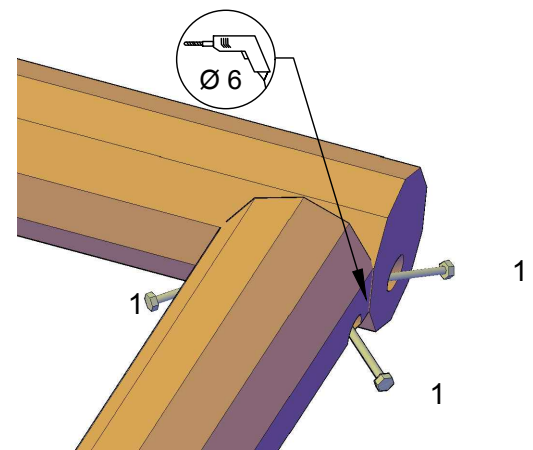

Parts list		
POS	PART. NO	NAME/DIMENSION
1	LE 16188	6x120mm TX30

This drawing is the property of NORNA PLAYGROUNDS and pursuant to current legislation may not be copied, transferred to or used by any third party. Should this drawing be used, a fee of 10% of the assumed contract price will be charged.