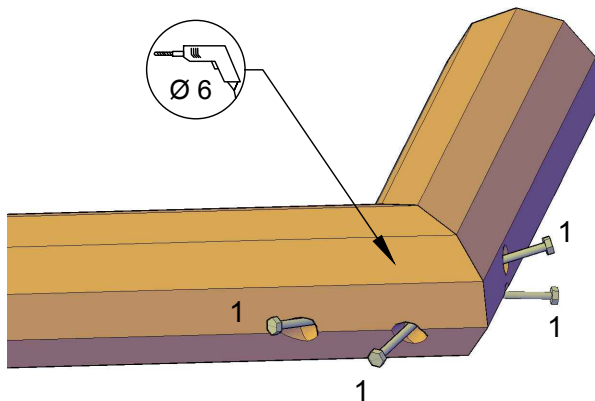

Parts list		
POS	PART. NO	NAME/DIMENSION
1	LE 16188	6x120mm TX30

This drawing is the property of NORNA PLAYGROUNDS and pursuant to current legislation may not be copied, transferred to or used by any third party. Should this drawing be used, a fee of 10% of the assumed contract price will be charged.